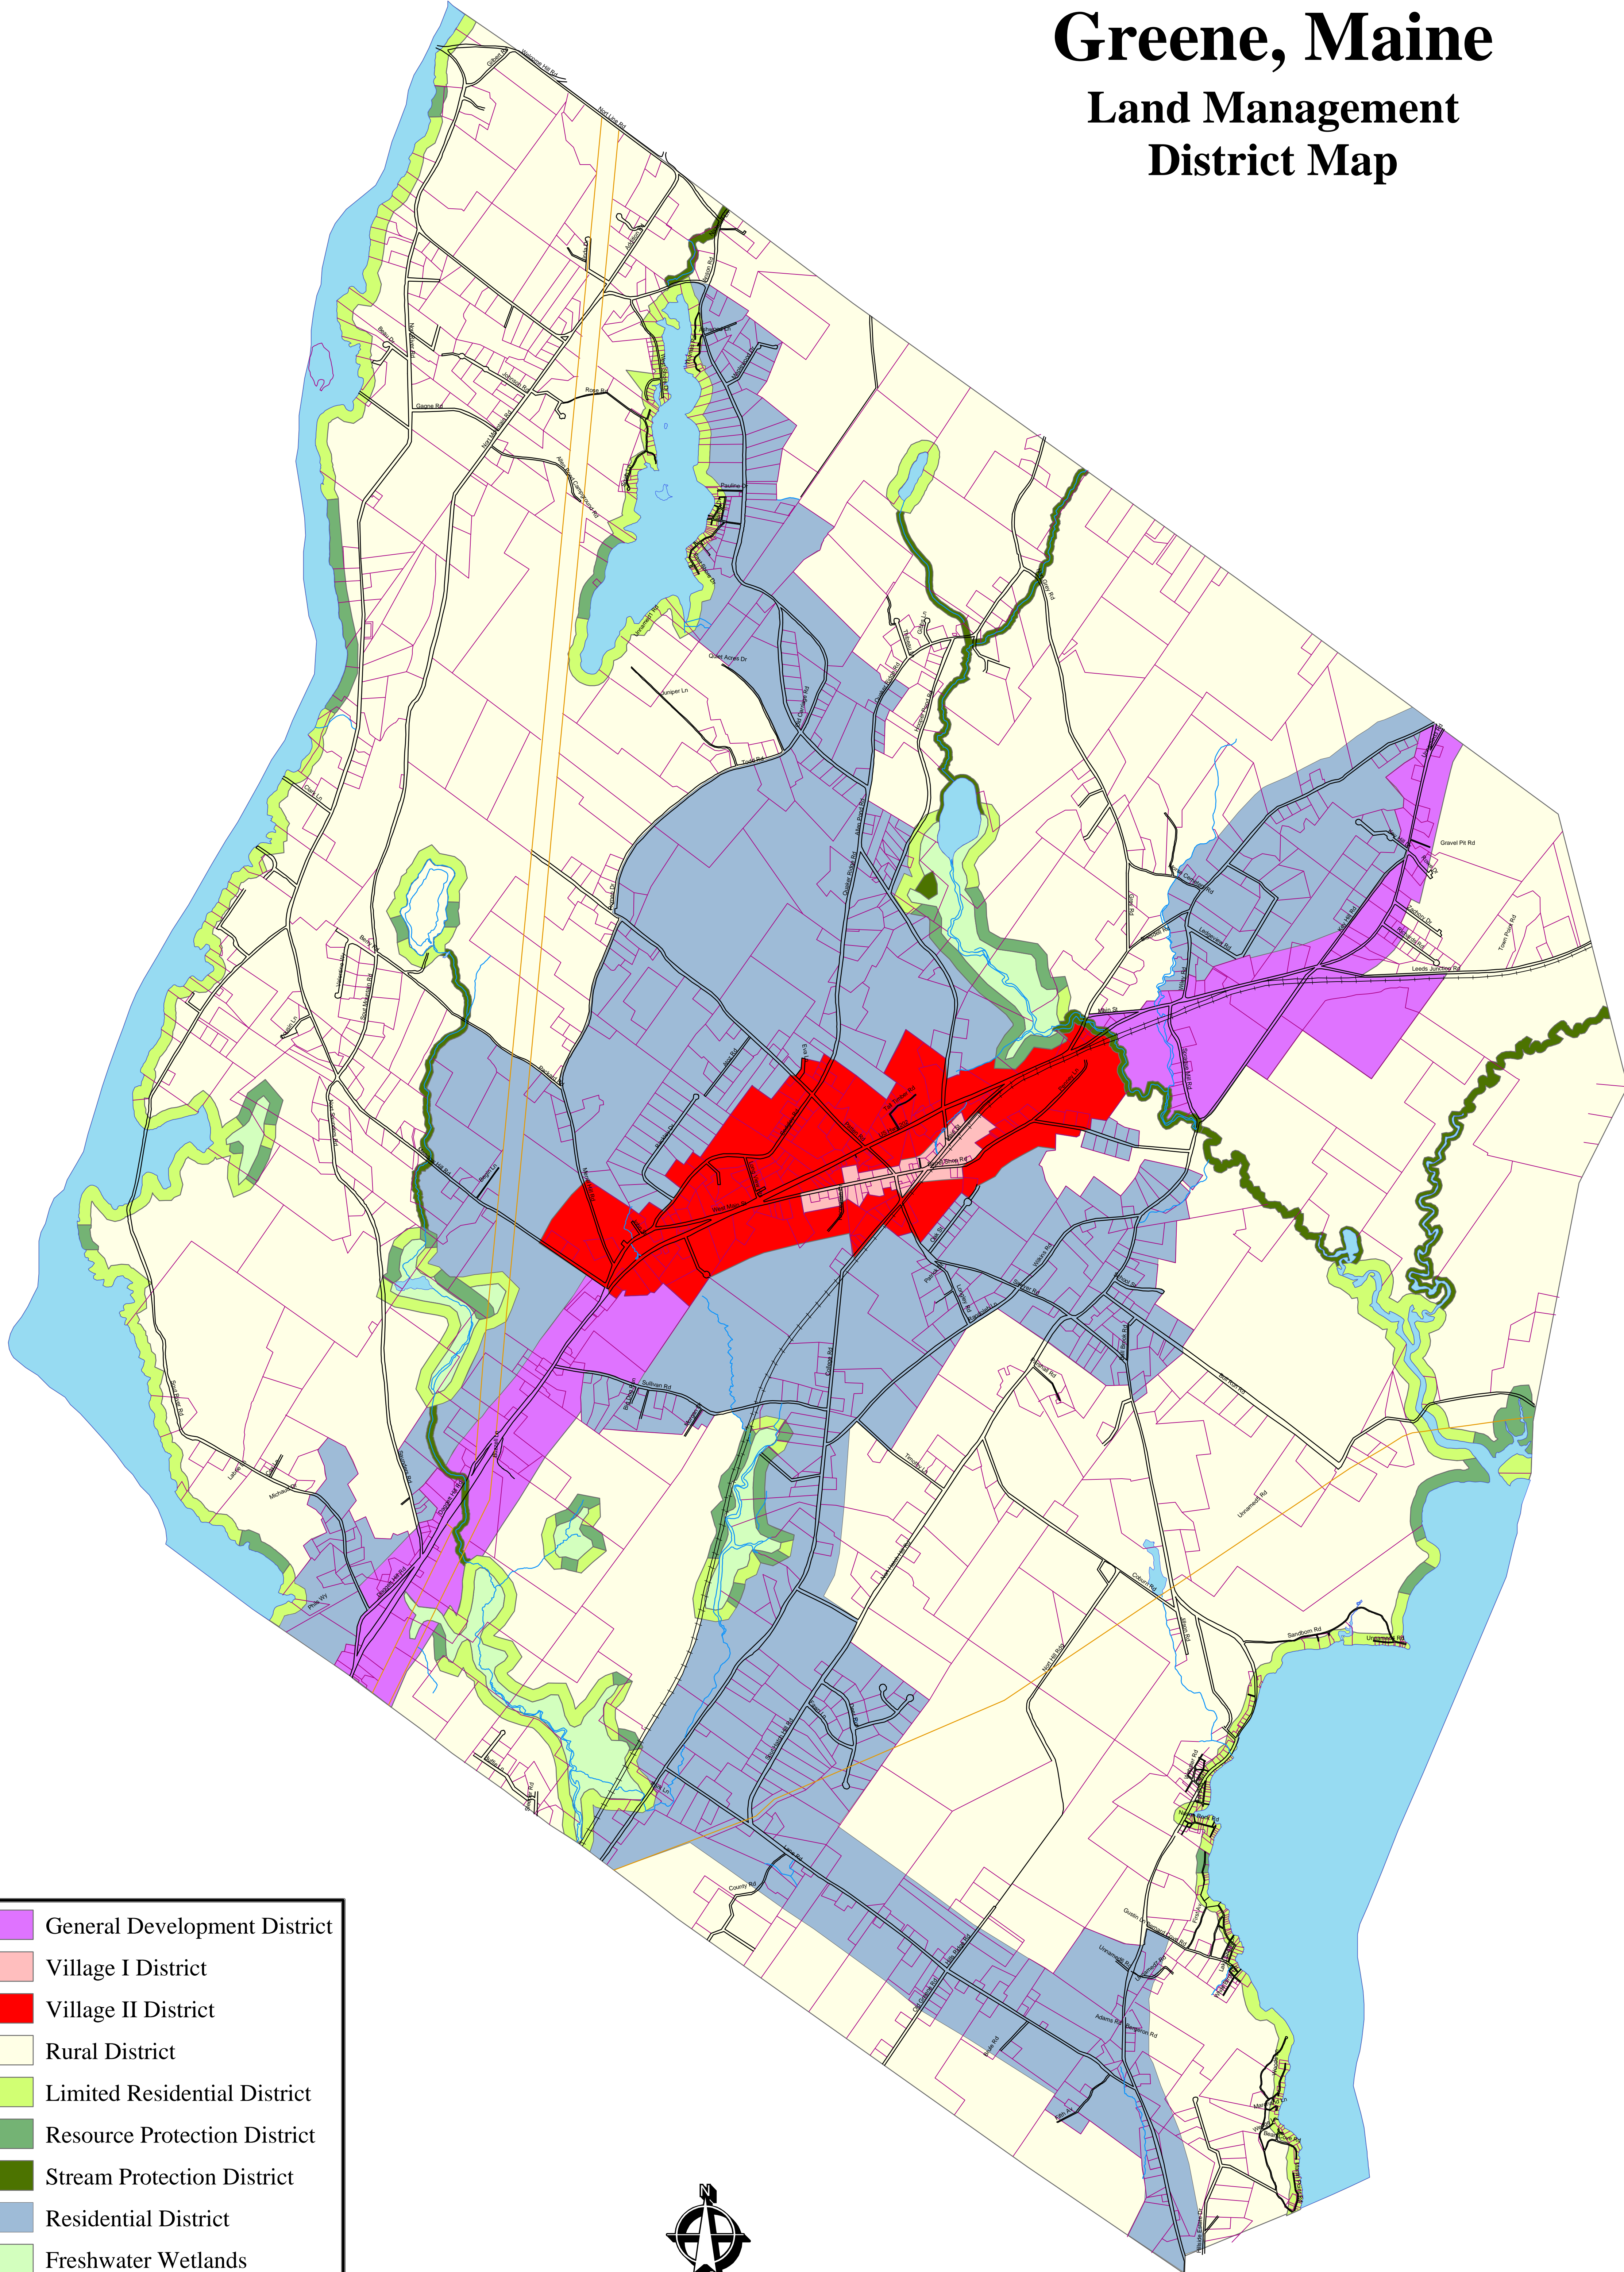

Greene, Maine

Land Management District Map

- General Development District
- Village I District
- Village II District
- Rural District
- Limited Residential District
- Resource Protection District
- Stream Protection District
- Residential District
- Freshwater Wetlands

1,500 0 1,500 3,000
Feet